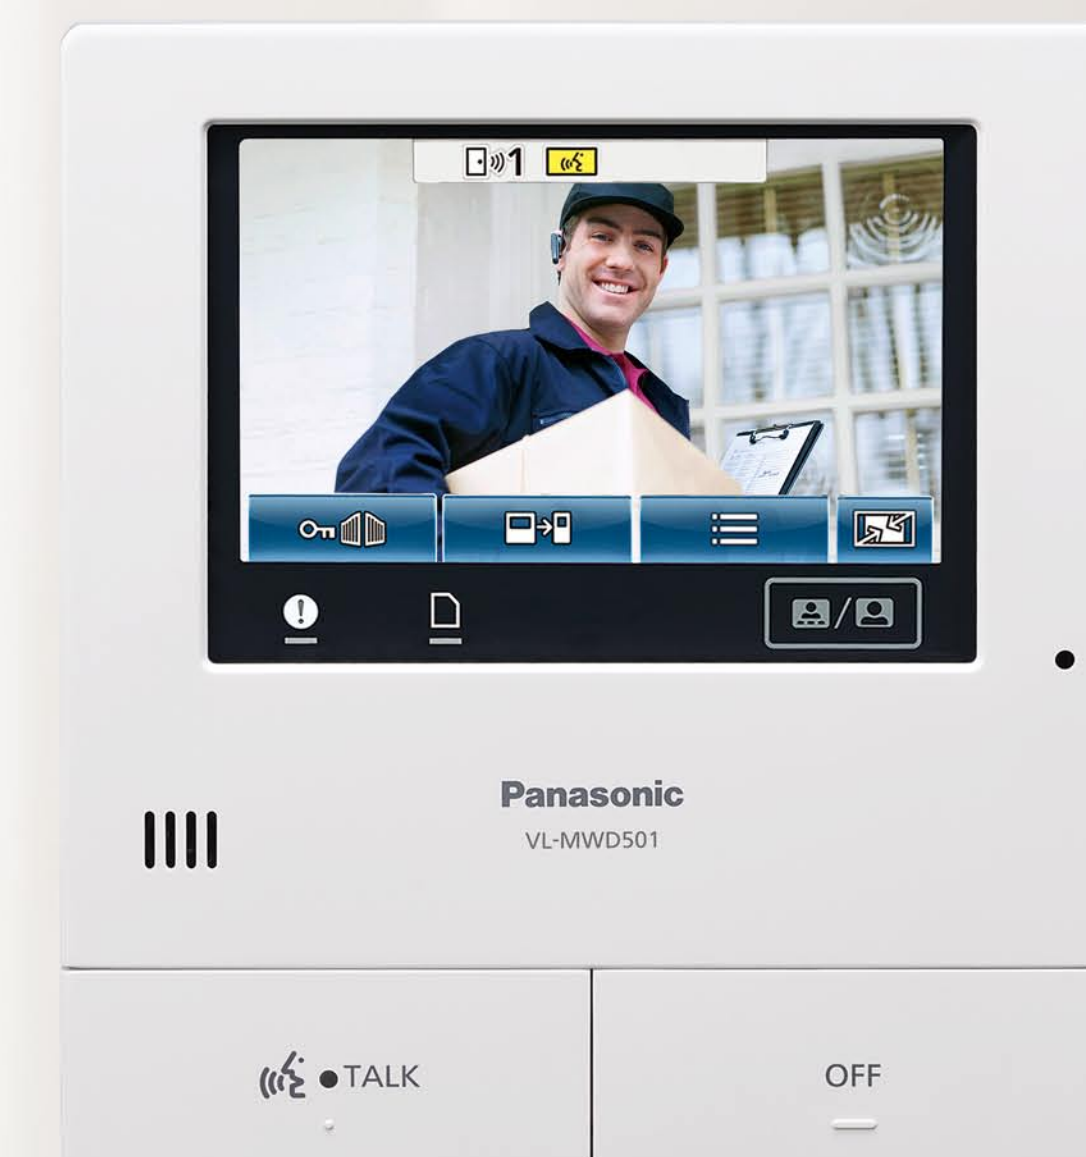

YOUR DIGITAL DOORMAN

See who is at the door and talk - from anywhere in your home for greater security and peace of mind.

WIRELESS

RECORDING FUNCTION

BEST PICTURE QUALITY

EXPANDABLE SYSTEM

OPTIONAL

Wireless sensor camera

Up to 4 cameras

Repeater

Up to 2 repeaters

Door Station

Wide angle camera

Main Monitor Station

Touchscreen and SD card memory

Wireless Monitor Station

Up to 6 stations

WIRELESS VIDEO INTERCOM SYSTEM

The Panasonic Wireless Video Intercom System watches over the safety of your entire house

- View and Talk** - wireless allows flexible layouts and easy operation
- Safety** - check from any location in your house, with easy wireless operation
- SD Card Recording** - automatically record video images of visitors while you're away from home
- Wide-Angle Camera** - covers approximately 170° horizontally, 115° vertically
- Expansion** - wireless monitors, cameras and repeater can be easily and flexibly installed, with no wiring work required